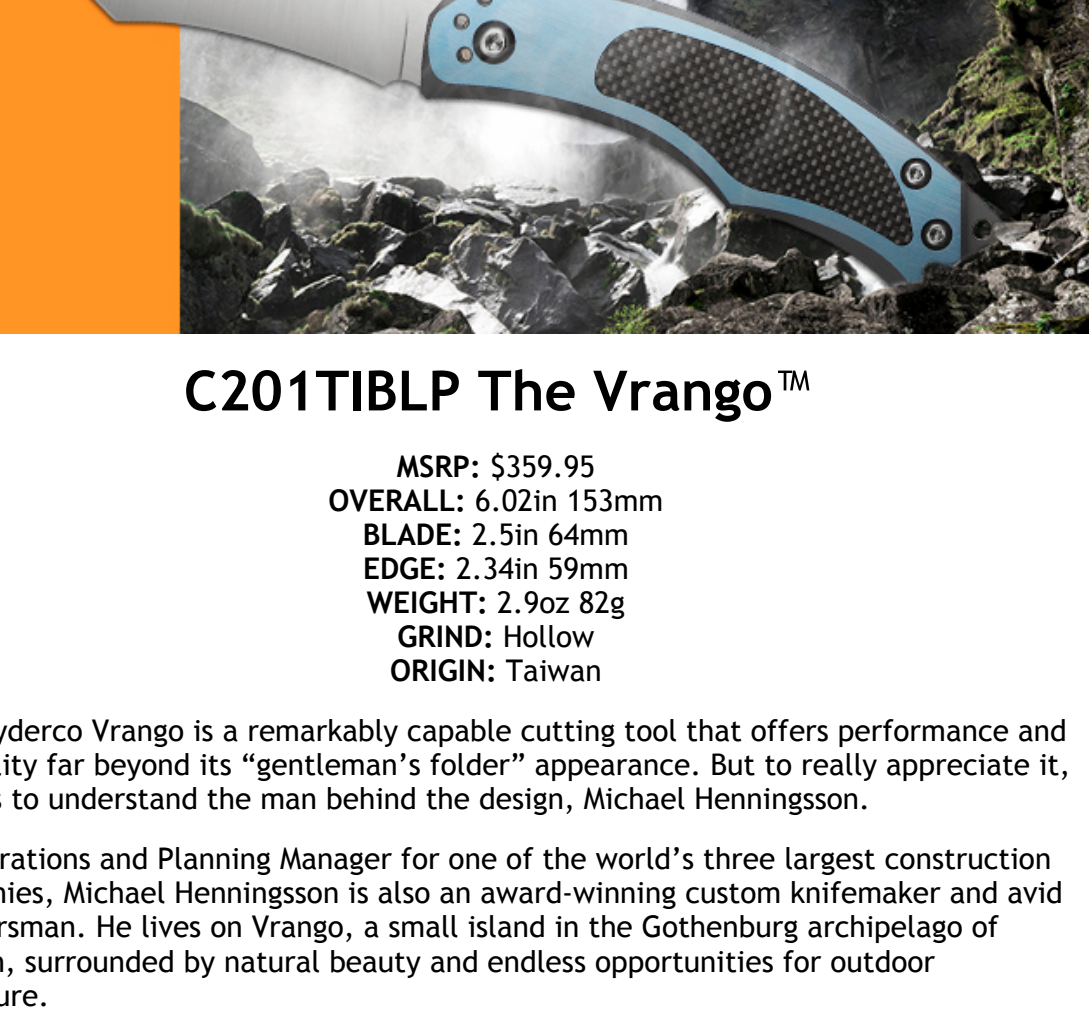

MAY 2016

FEATURED PRODUCT

C201TIBLP The Vranglo™

MSRP: \$359.95
OVERALL: 6.02in 153mm
BLADE: 2.5in 64mm
EDGE: 2.34in 59mm
WEIGHT: 2.9oz 82g
GRIND: Hollow
ORIGIN: Taiwan

The Spyderco Vranglo is a remarkably capable cutting tool that offers performance and versatility far beyond its “gentleman’s folder” appearance. But to really appreciate it, it helps to understand the man behind the design, Michael Henningsson.

The Vranglo’s most distinctive feature is its uniquely shaped blade, which is precision machined from CPM® S30V® particle metallurgy stainless steel. Its deep hollow grind provides exceptional edge geometry and allows all the way to the point to create an Americanized tanto-style tip. Unlike most blades with this shape, the tip is not faceted and therefore provides a thin, high-performance cutting edge while maintaining impressive point strength.