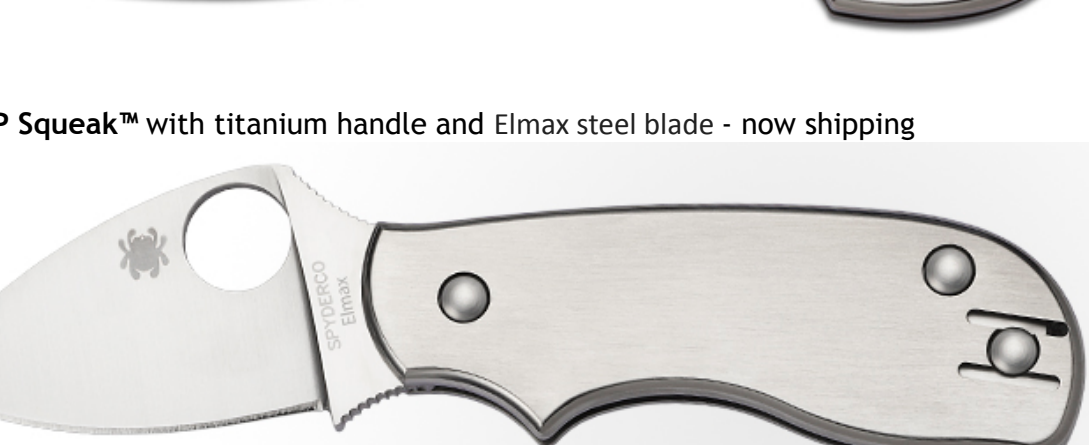

Spyderco Sprint Runs

Do you want to treat yourself to something really special? Want to “one-up” your knife-carrying friends? Consider a Spyderco Sprint Run!

Sprint Runs are limited-edition production runs of current knives, while others are uniquely different expressions of classic, discontinued designs. No matter what form they take, every Sprint Run is a truly distinctive, one-time-only event. Once that knife is sold out, it will not be produced again in that exact form. That makes Spyderco Sprint Runs some of the most collectible knives we make.

Here are a few of our current Sprints that are still available while supplies last:

MBORPE Manbug Lightweight with HAP40/SUS410 laminate blade and burnt orange handle - now shipping

C90FPBORE Stretch Lightweight with HAP40/SUS410 laminate blade and burnt orange handle - now shipping