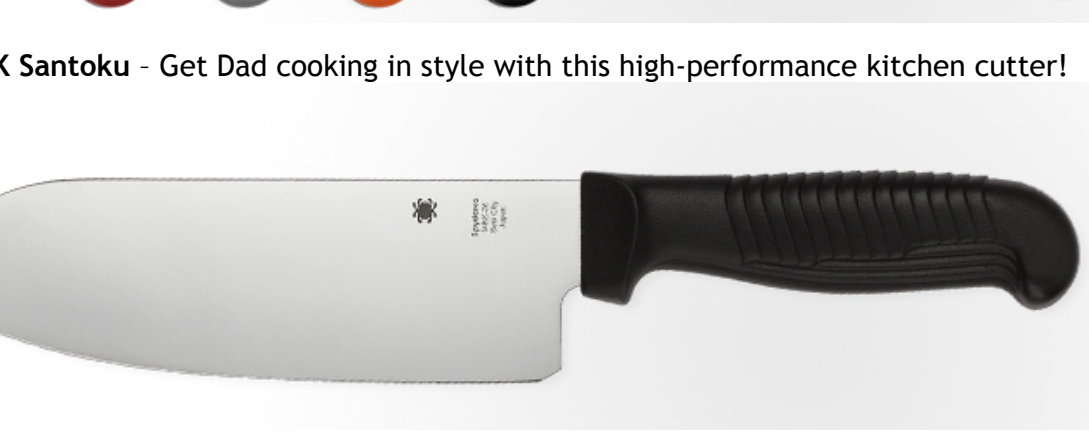

FB20POR Rock Salt™ with 100% rustproof H-1® blade and orange FRN handle - now shipping

C163TIP Pingo™ with anodized titanium “bug” handle and Elmax steel blade - now shipping

C154TIP Squeak™ with titanium handle and Elmax steel blade - now shipping

C36CFP52100 Military™ Model with 52100 comb steel and textured peel-ply carbon fiber scales - shipping early June

GIFT GUIDE

Father’s Day Gift Guide

Father’s Day is just around the corner. Forget the socks, ugly neckties, and aftershave and give your Dad something he can really use—a Spyderco knife, sharpener, or both! Our comprehensive product line includes something for every Father out there. Whether he’s a handyman, outdoorsman, fisherman, chef, or businessman, we’ve got a knife that will let him know how much you care.