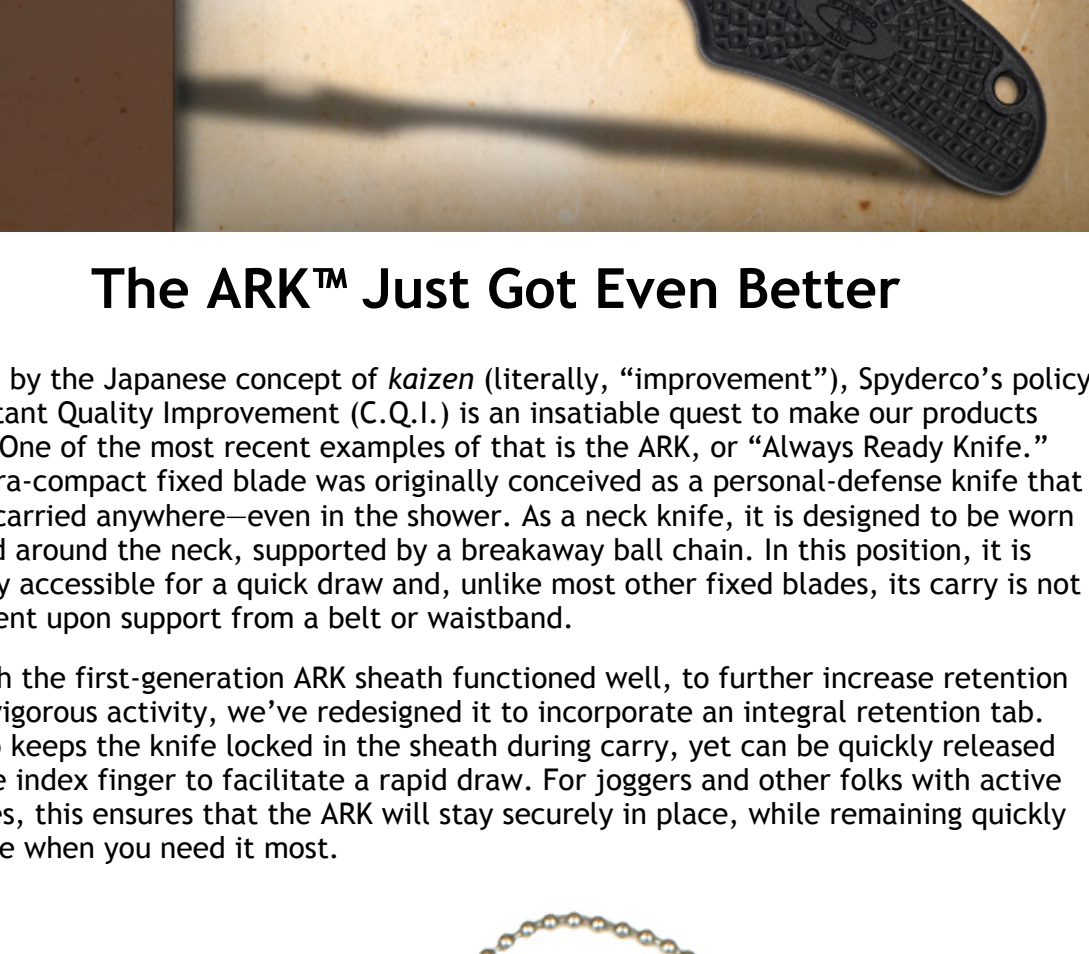

MAY 2016

FEATURED PRODUCT

C201TIBLP The Vranglo™

MSRP: $359.95
OVERALL: 6.02in 153mm
BLADE: 2.5in 64mm
EDGE: 2.34in 59mm
WEIGHT: 2.9oz 82g
GRIND: Hollow
ORIGIN: Taiwan

The Spyderco Vranglo is a remarkably capable cutting tool that offers performance and versatility far beyond its “gentleman’s folder” appearance. But to really appreciate it, it helps to understand the man behind the design, Michael Henningsson.

An Operations and Planning Manager for one of the world’s three largest construction companies, Michael Henningsson is also an award-winning custom knifemaker and avid outdoorsman. He lives on Vranglo, a small island in the Gothenburg archipelago of Sweden, surrounded by natural beauty and endless opportunities for outdoor adventure.

Henningsson and his family are all avid fishermen with plenty of experience using knives as tools. In 2009, he decided to combine that experience and his lifelong fascination with knives by making his first folder. He was immediately hooked and hasn’t looked back since. Although he is still a part-time maker, his passion for knives has become a driving force in his life, fueling his personal quest to blend artistic expression with practical, high-performance functionality. The Vranglo, his aptly-named first collaboration with Spyderco, is a perfect reflection of that approach.