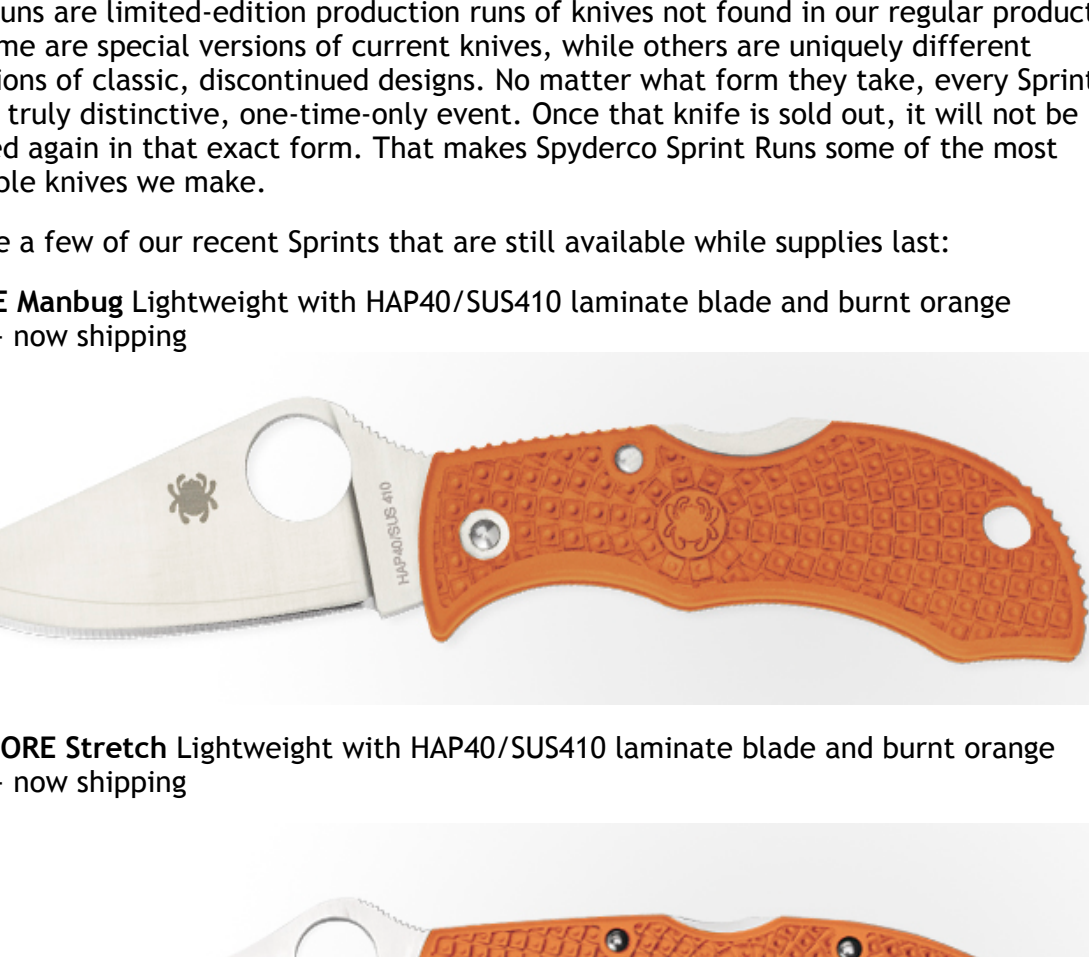

MAY 2016

FEATURED PRODUCT

C201TIBLP The Vranglo™

MSRP: $359.95
OVERALL: 6.02in 153mm
BLADE: 2.5in 64mm
EDGE: 2.34in 59mm
WEIGHT: 2.9oz 82g
GRIND: Hollow
ORIGIN: Taiwan

The Spyderco Vranglo is a remarkably capable cutting tool that offers performance and versatility far beyond its “gentleman’s folder” appearance. But to really appreciate it, it helps to understand the man behind the design, Michael Henningsson.

An Operations and Planning Manager for one of the world’s three largest construction companies, Michael Henningsson is also an award-winning custom knifemaker and avid outdoorsman. He lives on Vranglo, a small island in the Gothenburg archipelago of Sweden, surrounded by natural beauty and endless opportunities for outdoor adventure.

Henningsson and his family are all avid fishermen with plenty of experience using knives as tools. In 2009, he decided to combine that experience and his lifelong fascination with knives by making his first folder. He was immediately hooked and hasn’t looked back since. Although he is still a part-time maker, his passion for knives has become a driving force in his life, fueling his personal quest to blend artistic expression with practical, high-performance functionality. The Vranglo, his aptly-named first collaboration with Spyderco, is a perfect reflection of that approach.