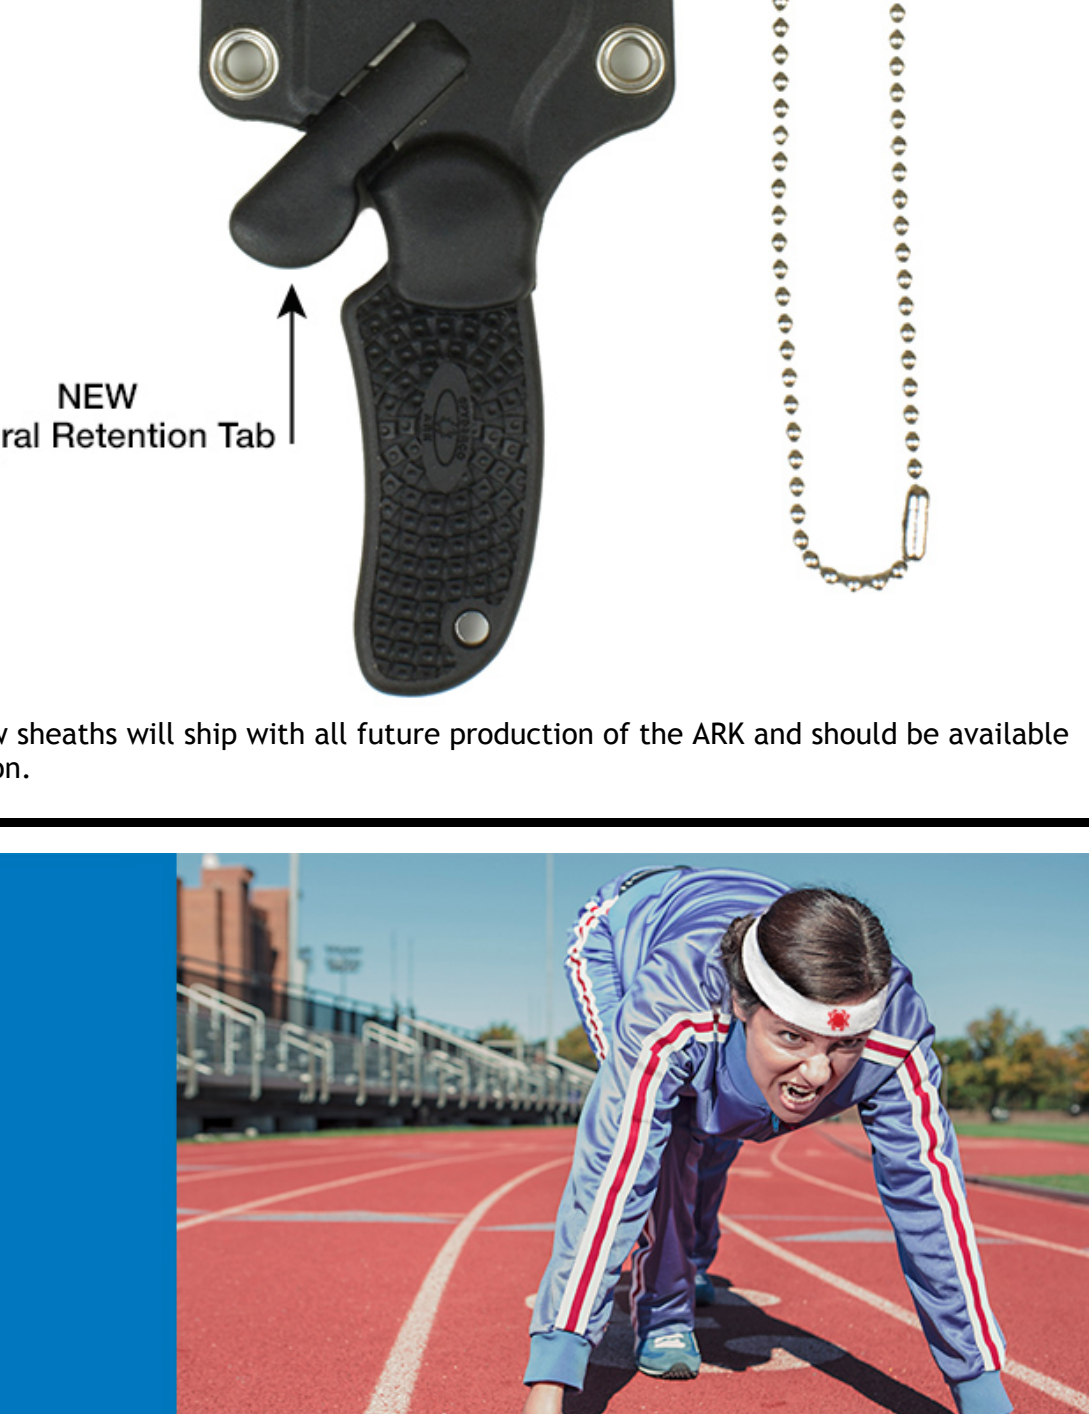

Inspired by the Japanese concept of *kaizen* (literally, “improvement”), Spyderco’s policy of Constant Quality Improvement (C.Q.I.) is an insatiable quest to make our products better. One of the most recent examples of that is the ARK, or “Always Ready Knife.” This ultra-compact fixed blade was originally conceived as a personal-defense knife that can be carried anywhere—even in the shower. As a neck knife, it is designed to be worn inverted around the neck, supported by a breakaway ball chain. In this position, it is instantly accessible for a quick draw and, unlike most other fixed blades, its carry is not dependent upon support from a belt or waistband.

Although the first-generation ARK sheath functioned well, to further increase retention during vigorous activity, we’ve redesigned it to incorporate an integral retention tab. This tab keeps the knife locked in the sheath during carry, yet can be quickly released with the index finger to facilitate a rapid draw. For joggers and other folks with active lifestyles, this ensures that the ARK will stay securely in place, while remaining quickly available when you need it most.