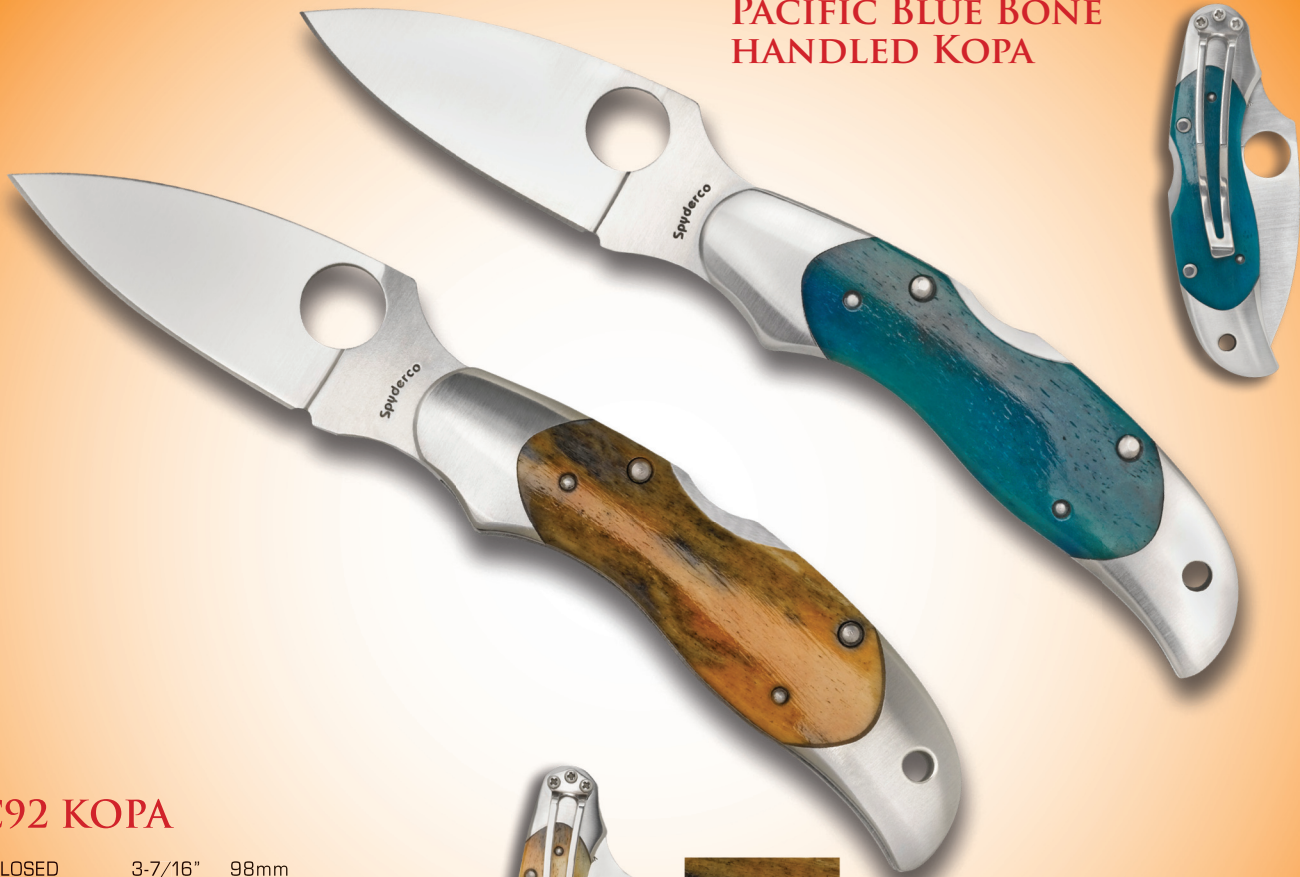

C92 KOPAS LIMITED RUN

In 2005 Spyderco released an ongoing series of dressy folding knives we call our Kopa Series. The series offers the same pattern gent's folder with a different handle material inlay, four times per year. Production of each handle material is limited to 600 pieces. Kopa's stainless handles come inlaid with unique and often exotic materials. They are bioengineered to fit the hand with expansion points holding the palm in contact with the handle. Both stylish and utilitarian, the leaf shaped blades feature a spine cusp, mid-positioned back lock and silhouette, low profile, steel pocket carry clip.

Crafted For Life

820 Spyderco Way
Golden, Colorado 80403 U.S.A.

Toll Free: 800-525-7770 -or- 303-278-2229

Local: 303-279-8383

sales@spyderco.com

www.spyderco.com

C92 KOPA LIMITED RUN SERIES

C92PBP PACIFIC BLUE BONE HANDLED KOPA

C92 KOPA

CLOSED	3-7/16"	98mm
OVERALL	5-13/16"	148mm
BLADE	2-7/16"	62mm
EDGE	1-15/16"	49mm
BLADE STEEL	VG-10	
WEIGHT	2.5oz	70g
EDGE TYPES	P	

C92GBP GIRAFFE BONE HANDLED KOPA

Handle colors vary from dark to light.